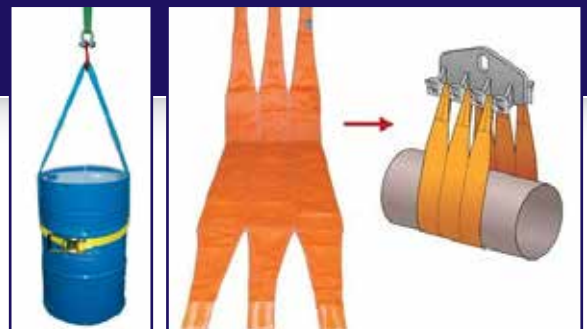

ALSO AVAILABLE: LONGER OR / AND FOR HEAVIER LIFTING

SPECIAL PURPOSE

- Cargo Net
- Reefer Lifting Sling
- Drum Lifting Sling
- 36-inch pipe-laying sling

LEISURE RANGE : SHOOTING/HUNTING

SHOOTING GLOVE (WATERPROOF)